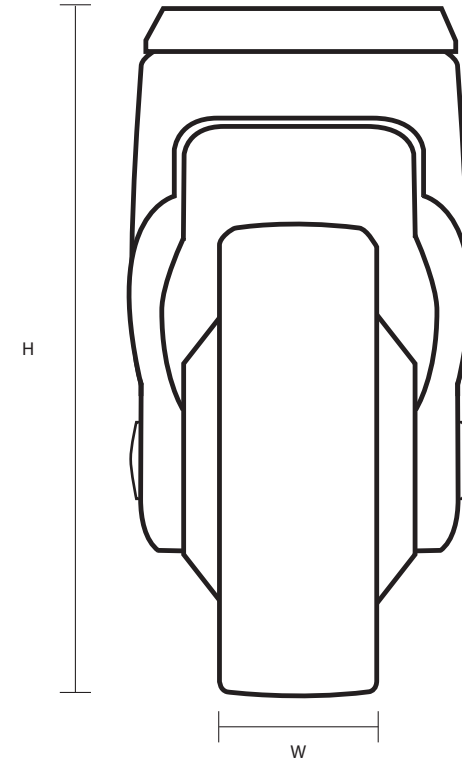

GS100-12 (100mm Swivel Synthetic Castor Grey Rubber Wheel)

Castor Dimensions - Key		
D	Wheel Diameter	100mm
L	Plate Dimension Length (mm)	N/A
L1	Plate Dimension Width (mm)	N/A
C	Plate Hole Centers length (mm)	N/A
C1	Plate Hole Centers width (mm)	N/A
D1	Plate Hole Diameter (mm)	12mm
H	Total Castor Height	135mm
W	Tread Width (mm)	30mm
R	Swivel Radius (mm)	90mm