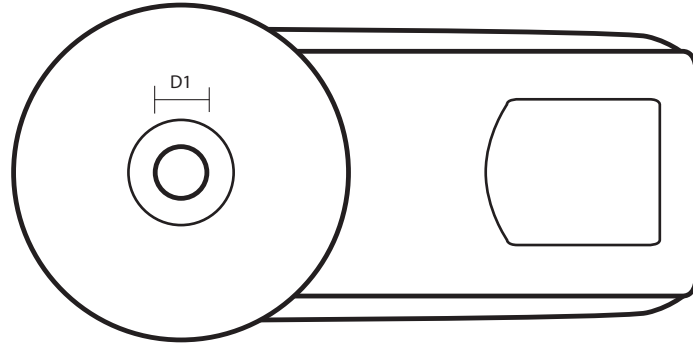

GS100-12 (100mm Swivel Synthetic Castor Grey Rubber Wheel)

Castor Dimensions - Key		
D	Wheel Diameter	100mm
L	Plate Dimension Length (mm)	N/A
L1	Plate Dimension Width (mm)	N/A
C	Plate Hole Centers length (mm)	N/A
C1	Plate Hole Centers width (mm)	N/A
D1	Plate Hole Diameter (mm)	12mm
H	Total Castor Height	135mm
W	Tread Width (mm)	30mm
R	Swivel Radius (mm)	90mm