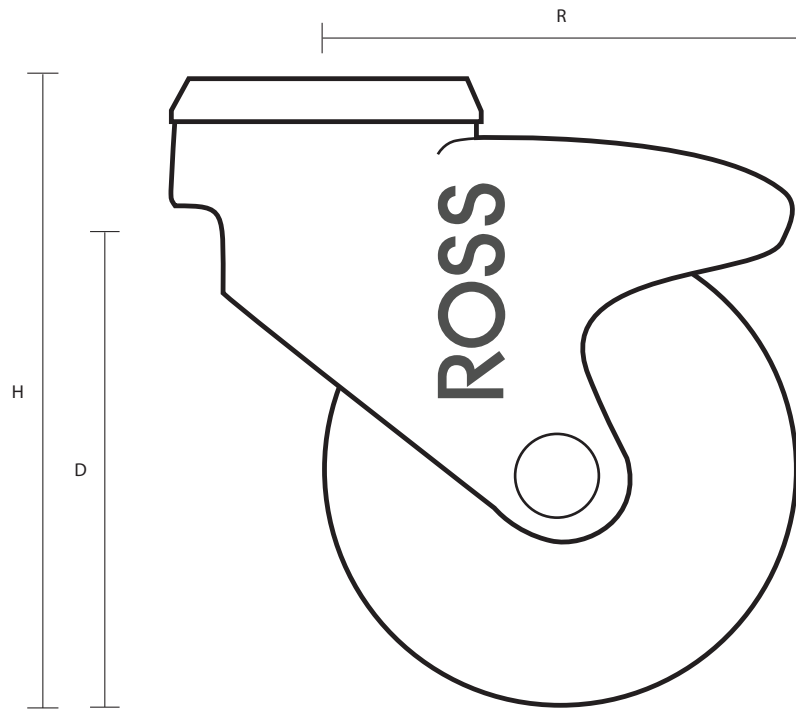

GS100-12 (100mm Swivel Synthetic Castor Grey Rubber Wheel)

Castor Dimensions - Key		
D	Wheel Diameter	100mm
L	Plate Dimension Length (mm)	N/A
L1	Plate Dimension Width (mm)	N/A
C	Plate Hole Centers length (mm)	N/A
C1	Plate Hole Centers width (mm)	N/A
D1	Plate Hole Diameter (mm)	12mm
H	Total Castor Height	135mm
W	Tread Width (mm)	30mm
R	Swivel Radius (mm)	90mm